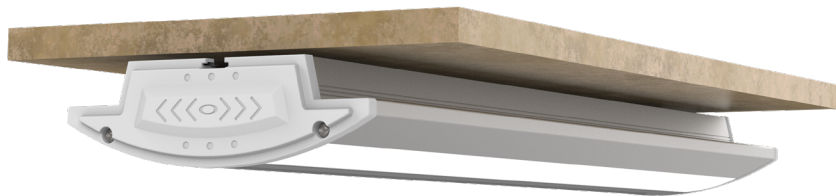

HL-A037 Aluminum Profile Specification

Color  

Unit: mm

Features:

1. Model: HL-A037
2. Material: AL6063+PC
3. Surface: Anodized/Painting
4. Lighting source width: 20mm
5. Length: 4m/max
6. Installation: For offices, conference rooms, supermarkets, home lighting, etc.

Accessory:

End cap

Connector

Suspended Rope

Mounting Bracket

Installation:

Splicing method

Application:

Recessed Mounted

Surface Mounted

Suspended Mounted