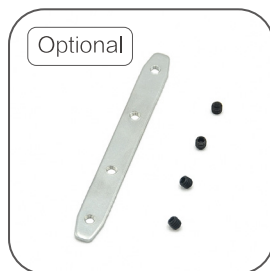

HL-A037 Aluminum Profile Specification

Color  

Unit: mm

Features:

1. Model: HL-A037
2. Material: AL6063+PC
3. Surface: Anodized/Painting
4. Lighting source width: 20mm
5. Length: 4m/max
6. Installation: For offices, conference rooms, supermarkets, home lighting, etc.

Accessory:

End cap

Connector

Suspended Rope

Mounting Bracket

Installation:

Splicing method

Application:

Recessed Mounted

Surface Mounted

Suspended Mounted