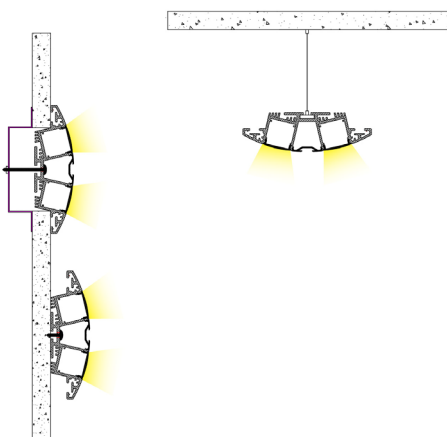

HL-A037 Aluminum Profile Specification

Color  

Unit: mm

Features:

1. Model: HL-A037
2. Material: AL6063+PC
3. Surface: Anodized/Painting
4. Lighting source width: 20mm
5. Length: 4m/max
6. Installation: For offices, conference rooms, supermarkets, home lighting, etc.

Accessory:

End cap

Connector

Suspended Rope

Mounting Bracket

Installation:

Splicing method

Application:

Recessed Mounted

Surface Mounted

Suspended Mounted