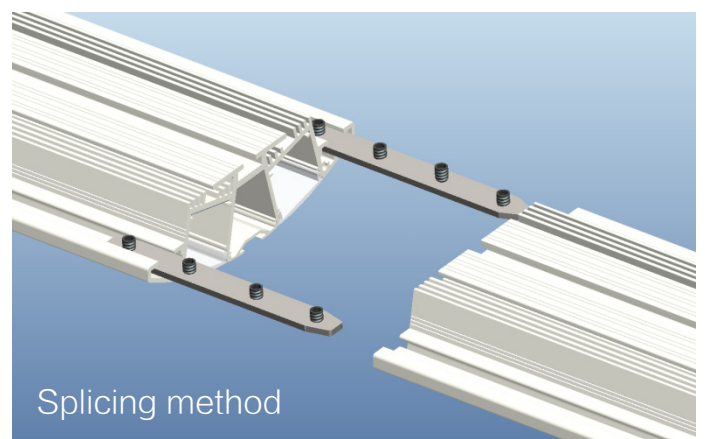

HL-A037 Aluminum Profile Specification

Color  

Unit: mm

Features:

1. Model: HL-A037
2. Material: AL6063+PC
3. Surface: Anodized/Painting
4. Lighting source width: 20mm
5. Length: 4m/max
6. Installation: For offices, conference rooms, supermarkets, home lighting, etc.

Accessory:

End cap

Connector

Suspended Rope

Mounting Bracket

Installation:

Splicing method

Application:

Recessed Mounted

Surface Mounted

Suspended Mounted