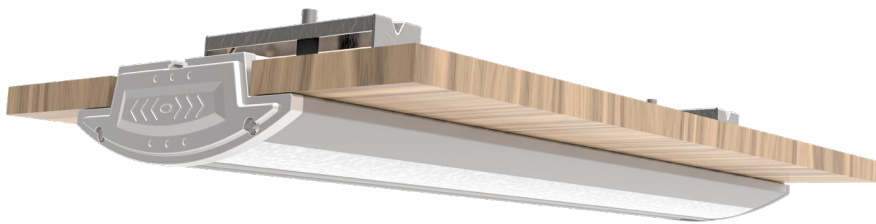

HL-A037 Aluminum Profile Specification

Color  

Unit: mm

Features:

1. Model: HL-A037
2. Material: AL6063+PC
3. Surface: Anodized/Painting
4. Lighting source width: 20mm
5. Length: 4m/max
6. Installation: For offices, conference rooms, supermarkets, home lighting, etc.

Accessory:

End cap

Connector

Suspended Rope

Mounting Bracket

Installation:

Splicing method

Application:

Recessed Mounted

Surface Mounted

Suspended Mounted