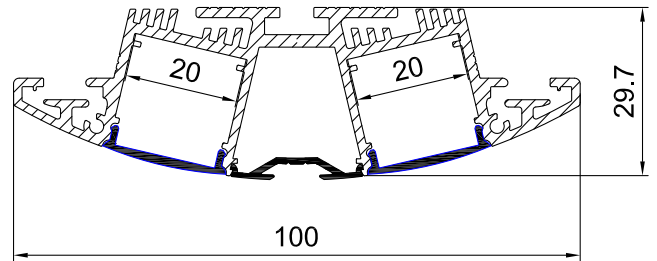

HL-A037 Aluminum Profile Specification

Color  

Unit: mm

Features:

1. Model: HL-A037
2. Material: AL6063+PC
3. Surface: Anodized/Painting
4. Lighting source width: 20mm
5. Length: 4m/max
6. Installation: For offices, conference rooms, supermarkets, home lighting, etc.

Accessory:

End cap

Connector

Suspended Rope

Mounting Bracket

Installation:

Splicing method

Application: